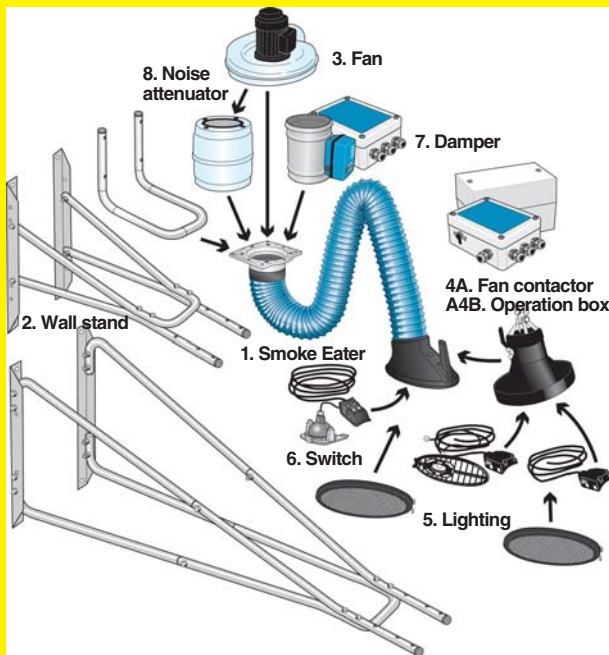

Combined Smoke Eater

	Type	Luna no Smoke Eater Original, Telescope
1	Original Vertical 2-4 m Original Horizontal 4 m Telescopic Arm Telescopic Arm with damper	2093 2094 6541 6541
2	Wall support standard Extension stand 1 and 2 m	2095 2096
3	Fan	8209
4 A	Fan contactor	10374
4 B	Operation box	10375
5	Spotlight kit, 24 V Original Spotlight kit, 24 V Telescopic Arm Spotlight kit, 24 V Telescopic Arm with Damper	2093 6541 2093
6	Switch housing Original Switch housing Telescopic Arm Switch housing Telescopic Arm with damper	8516 6541 8516
7	Damper	10376
8	Sound damper	8516